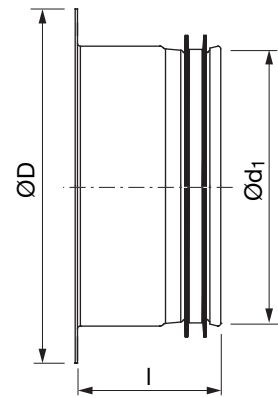

## Description

Socket without groove for unit with flexible spring wings.  
Supplied with Safe gasket in the far end.  
Connects to duct.

## Dimensions

Ød <sub>1</sub> nom	ØD [mm]	l [mm]	m [kg]
100	125	51	0,07
125	151	48	0,11
160	186	45	0,16

## Ordering example

Product	ILVRU	125
Dimension Ød <sub>1</sub>		